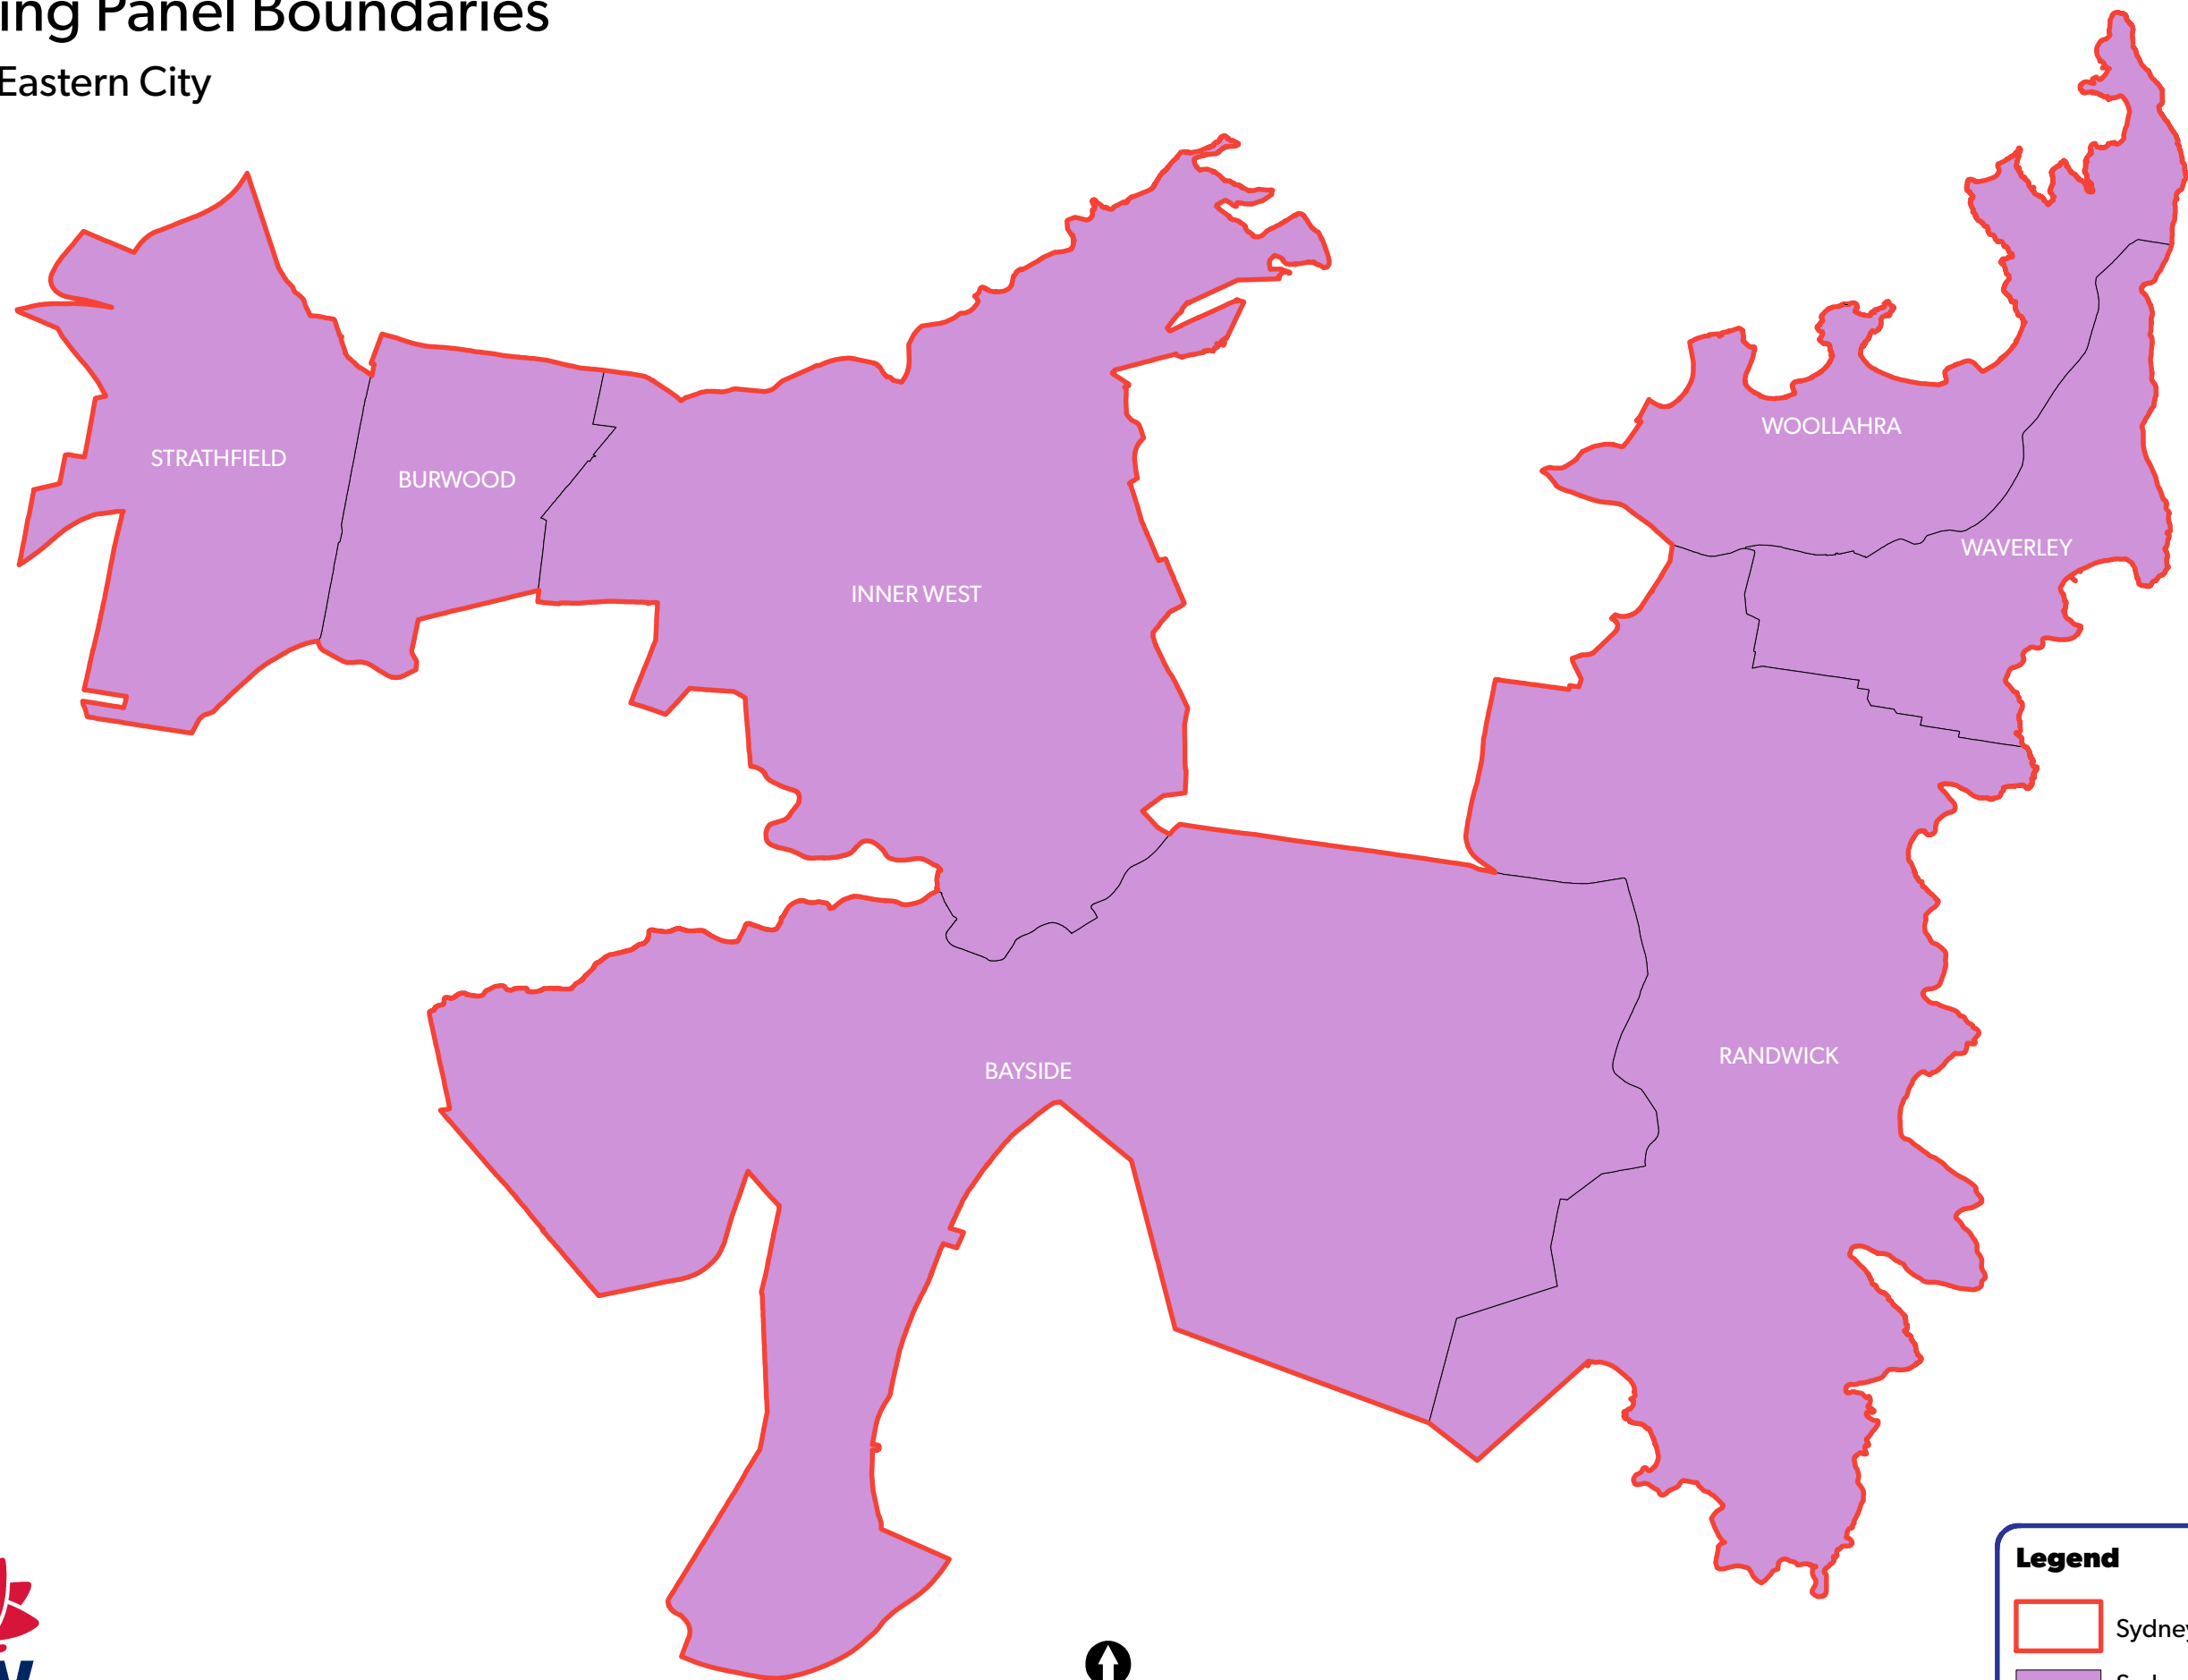

Planning Panel Boundaries

Sydney Eastern City

Legend

-  Sydney Eastern Boundary
-  Sydney Eastern City Planning Panel