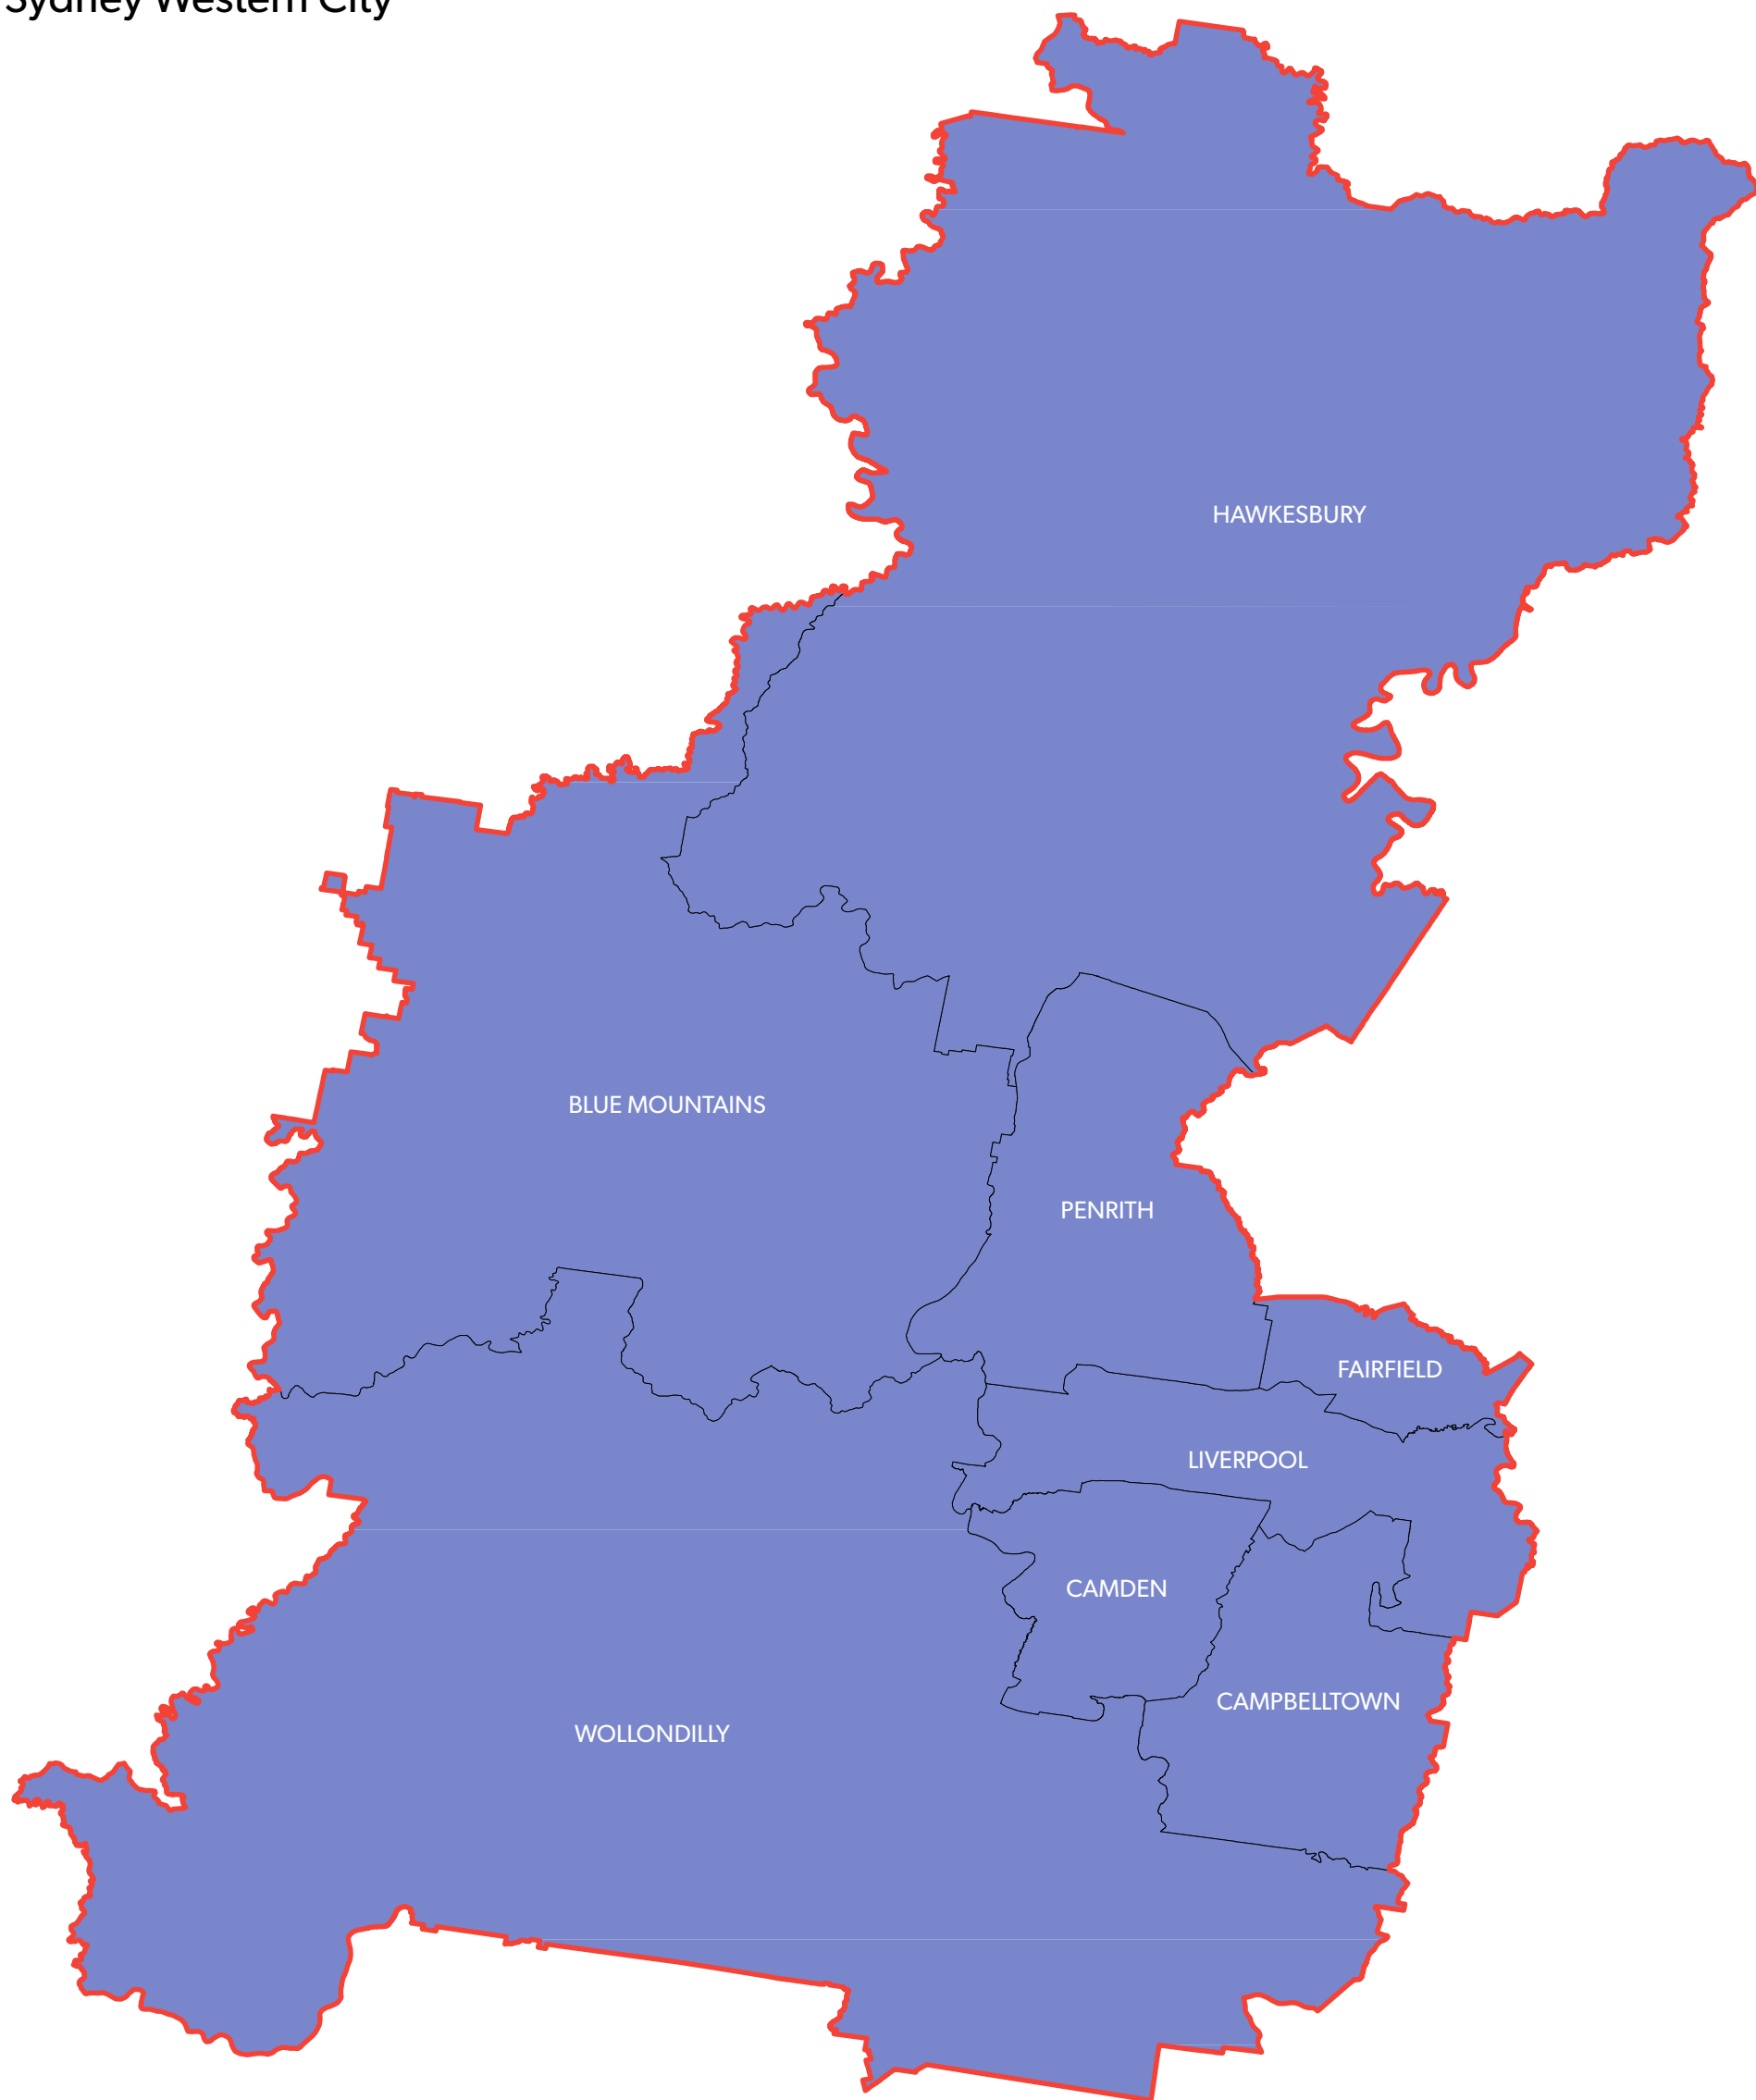

Planning Panel Boundaries

Sydney Western City

Legend

-  Sydney Western Boundary
-  Sydney Western City Planning Panel