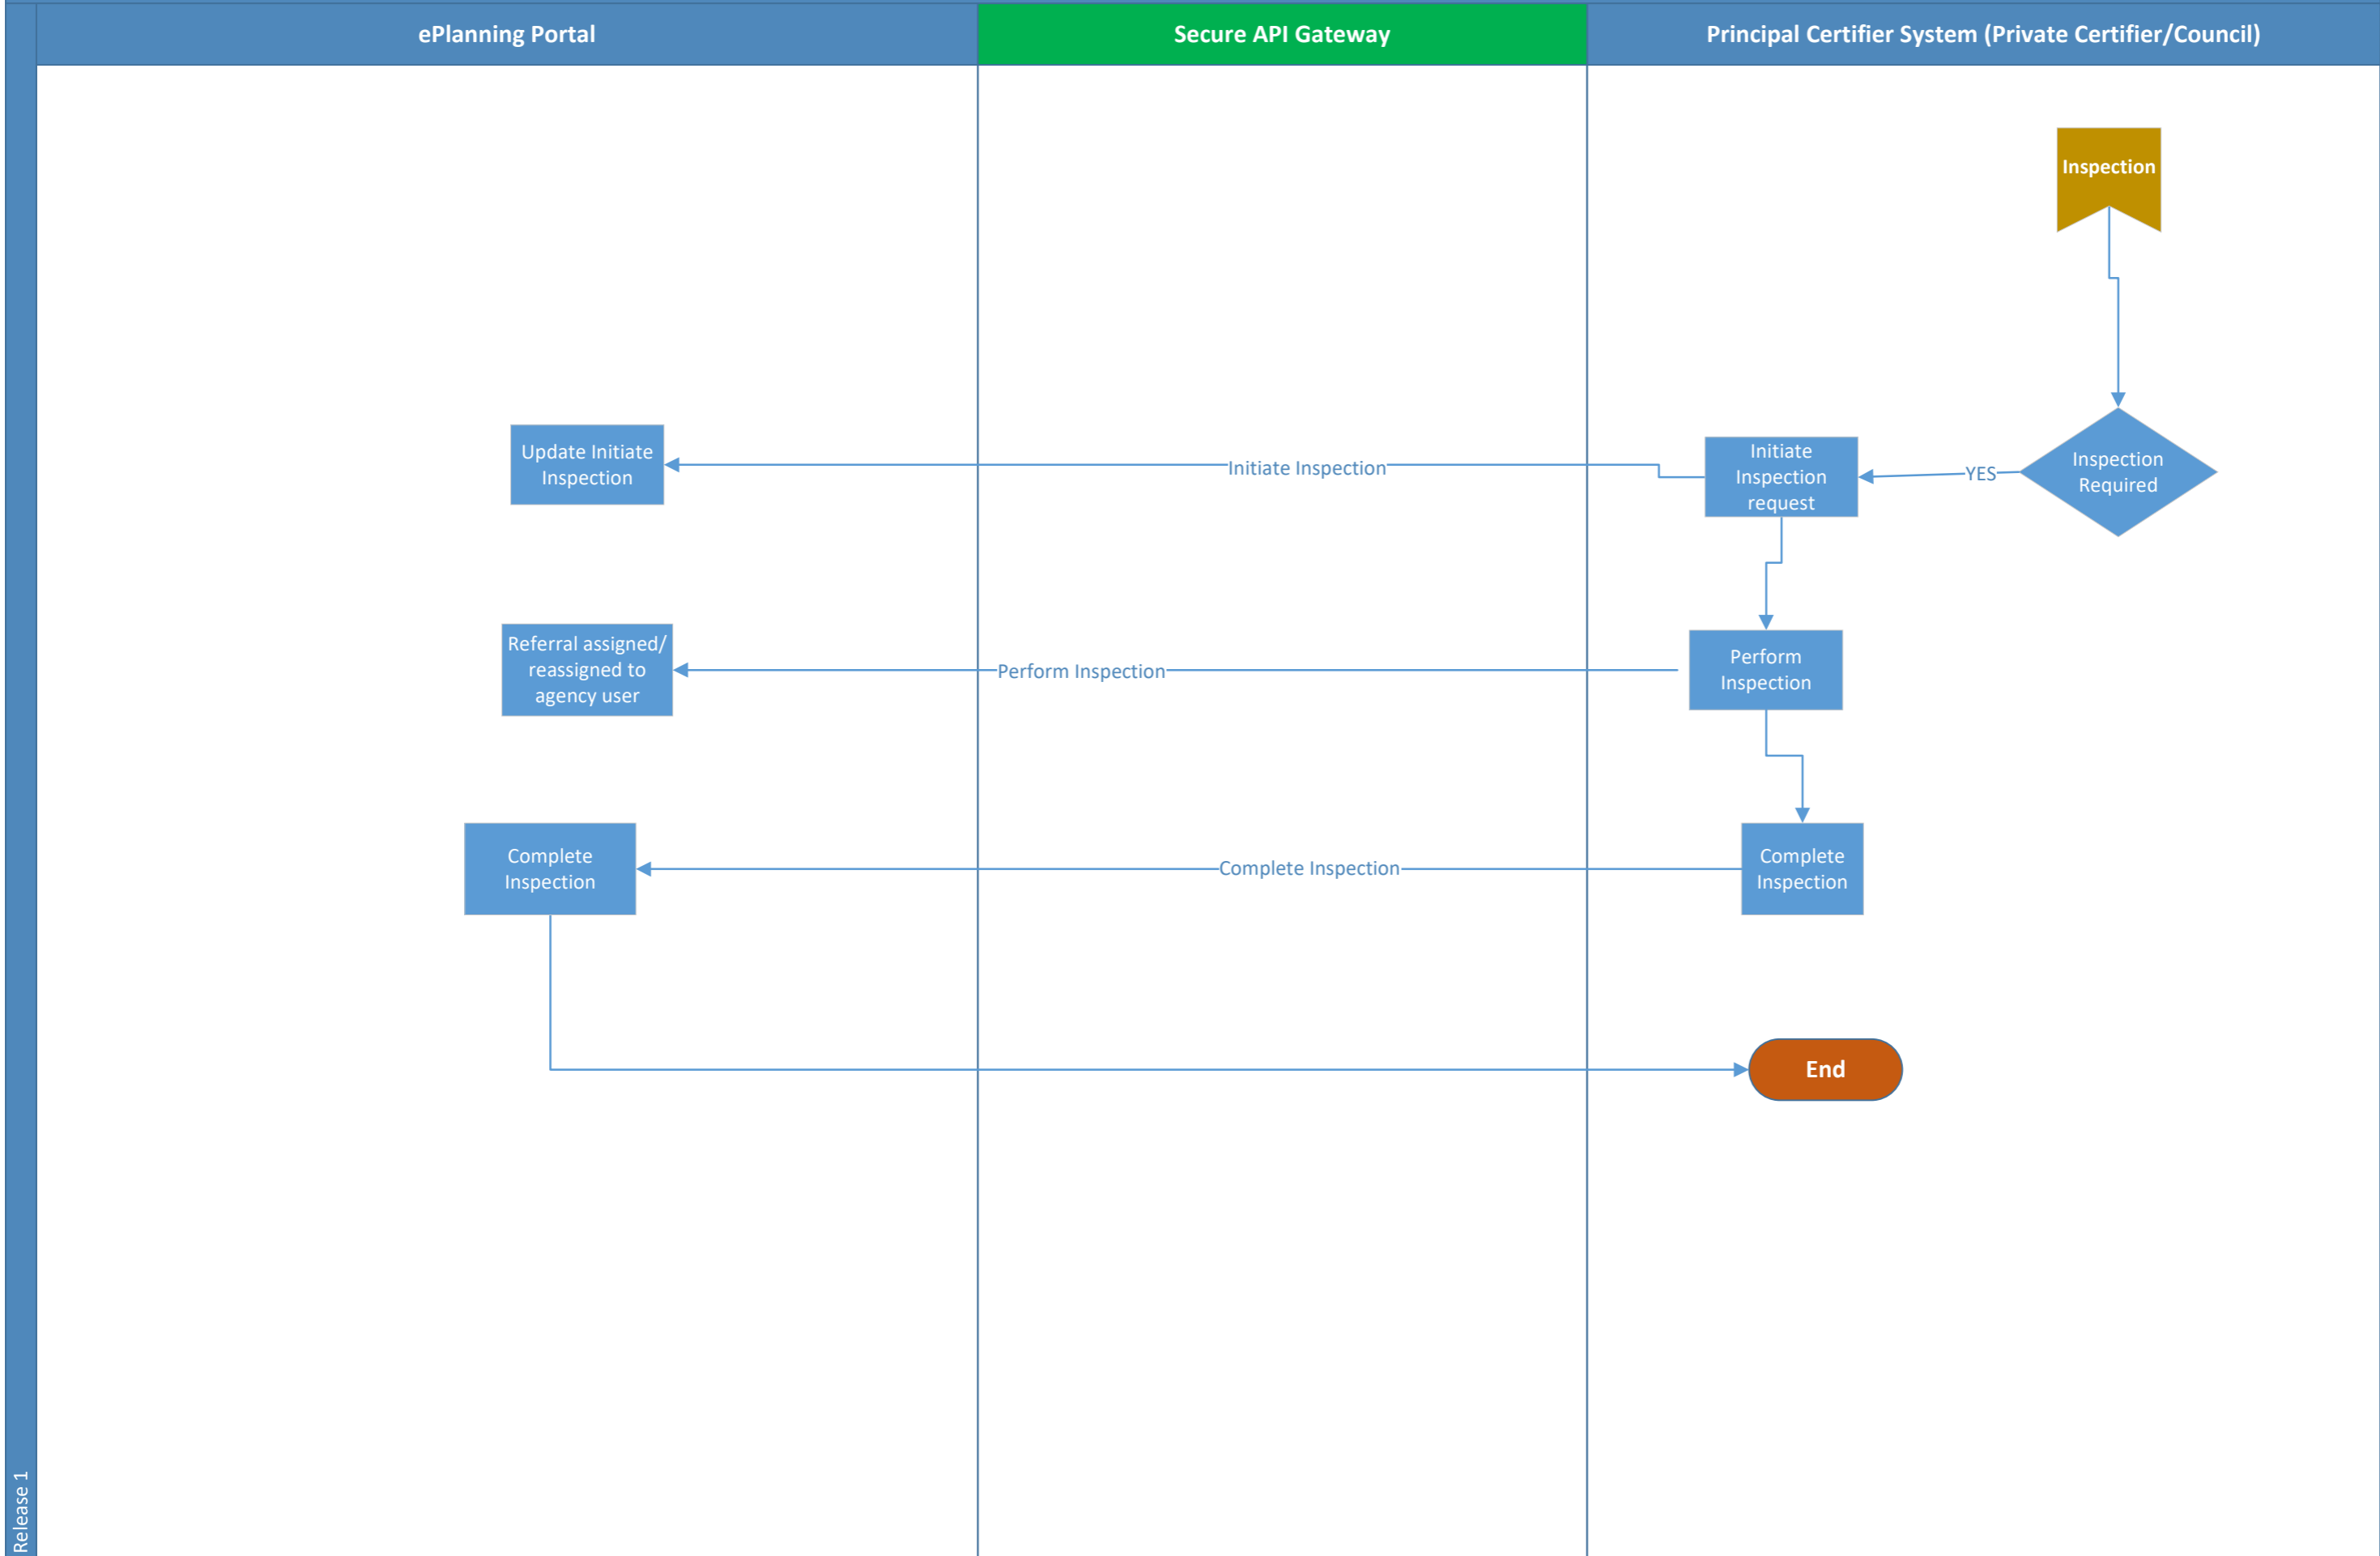

Integration Points – Post Consent Certificates (CC/OC/PCA/SC/SWC)

Integration Points – Subdivision Certificate (SC) Referral – Council flow

Integration Points – Subdivision Certificate (SC) Referral - Applicant flow

Integration Points – Subdivision Certificate (SC) certifier flow

Integration Points – Intent to Seek (ITSOC) - Applies to PCA -Class2 Development Only

Integration Points – Strata Bond (SB)