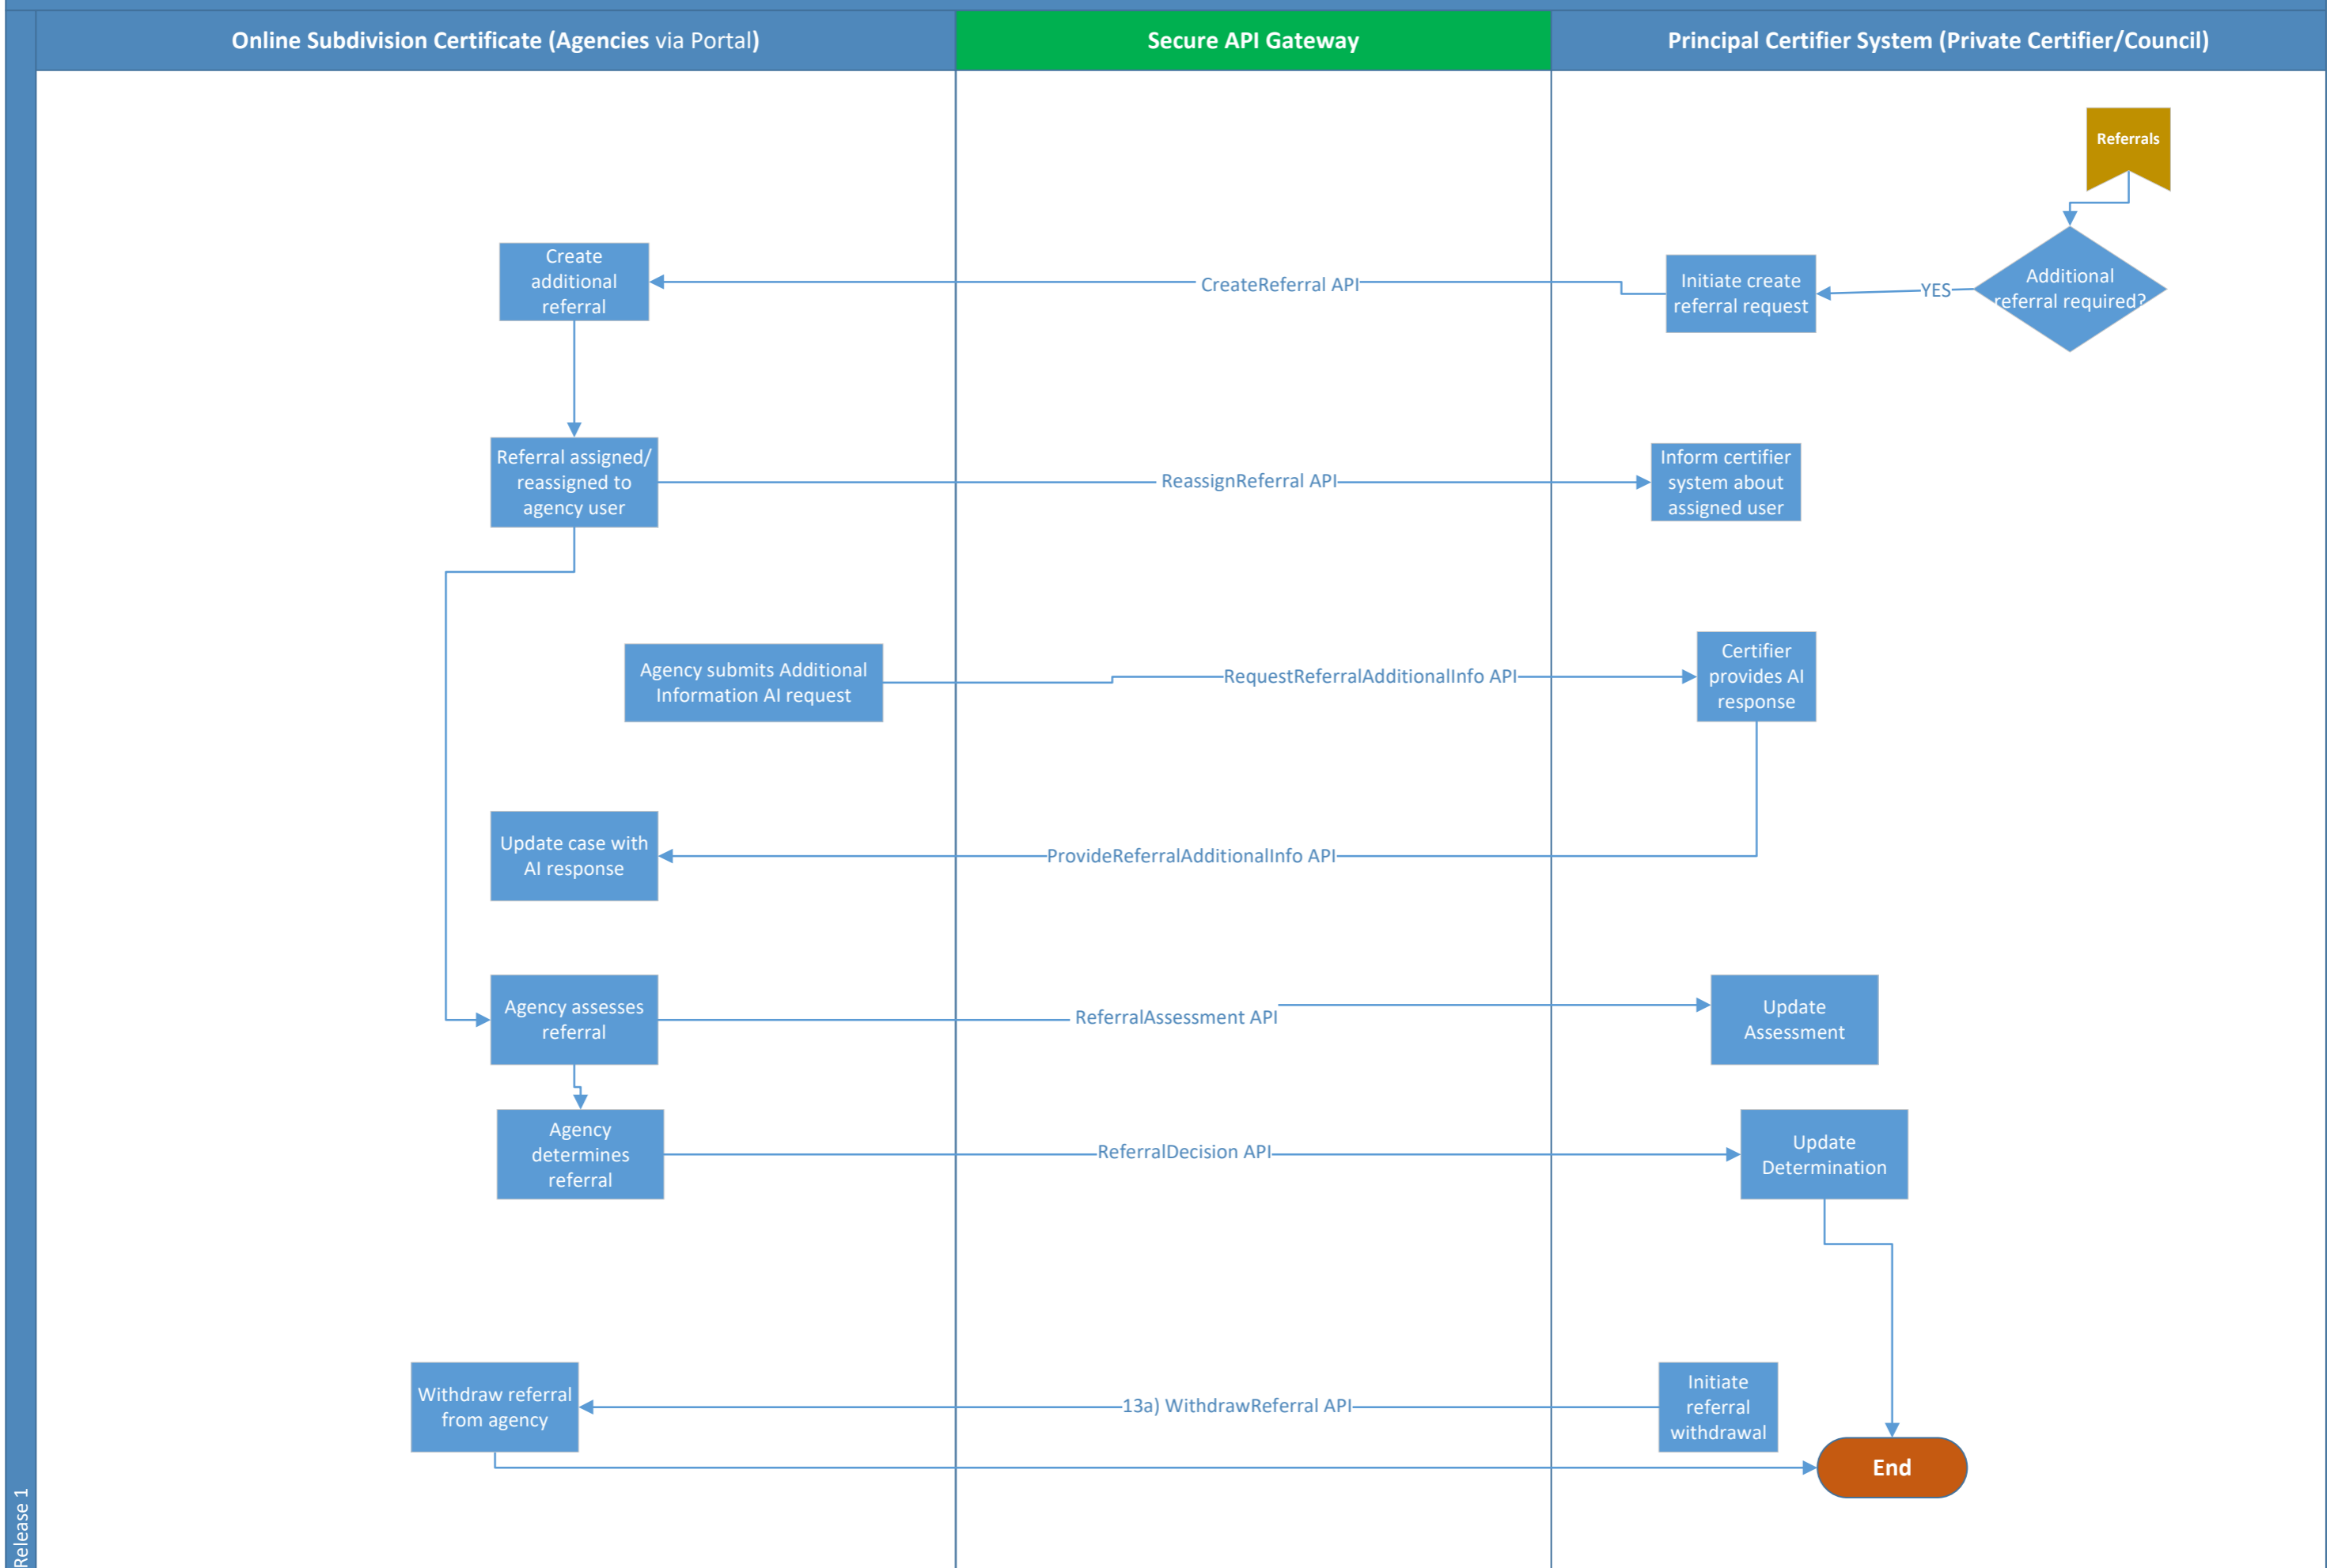

Integration Points – Post Consent Certificates (CC/OC/PCA/SC/SWC)

Integration Points – Subdivision Certificate (SC) Referral – Council flow

Integration Points – Subdivision Certificate (SC) Referral - Applicant flow

Integration Points – Subdivision Certificate (SC) certifier flow

Integration Points – Intent to Seek (ITSOC) - Applies to PCA -Class2 Development Only

Integration Points – Strata Bond (SB)