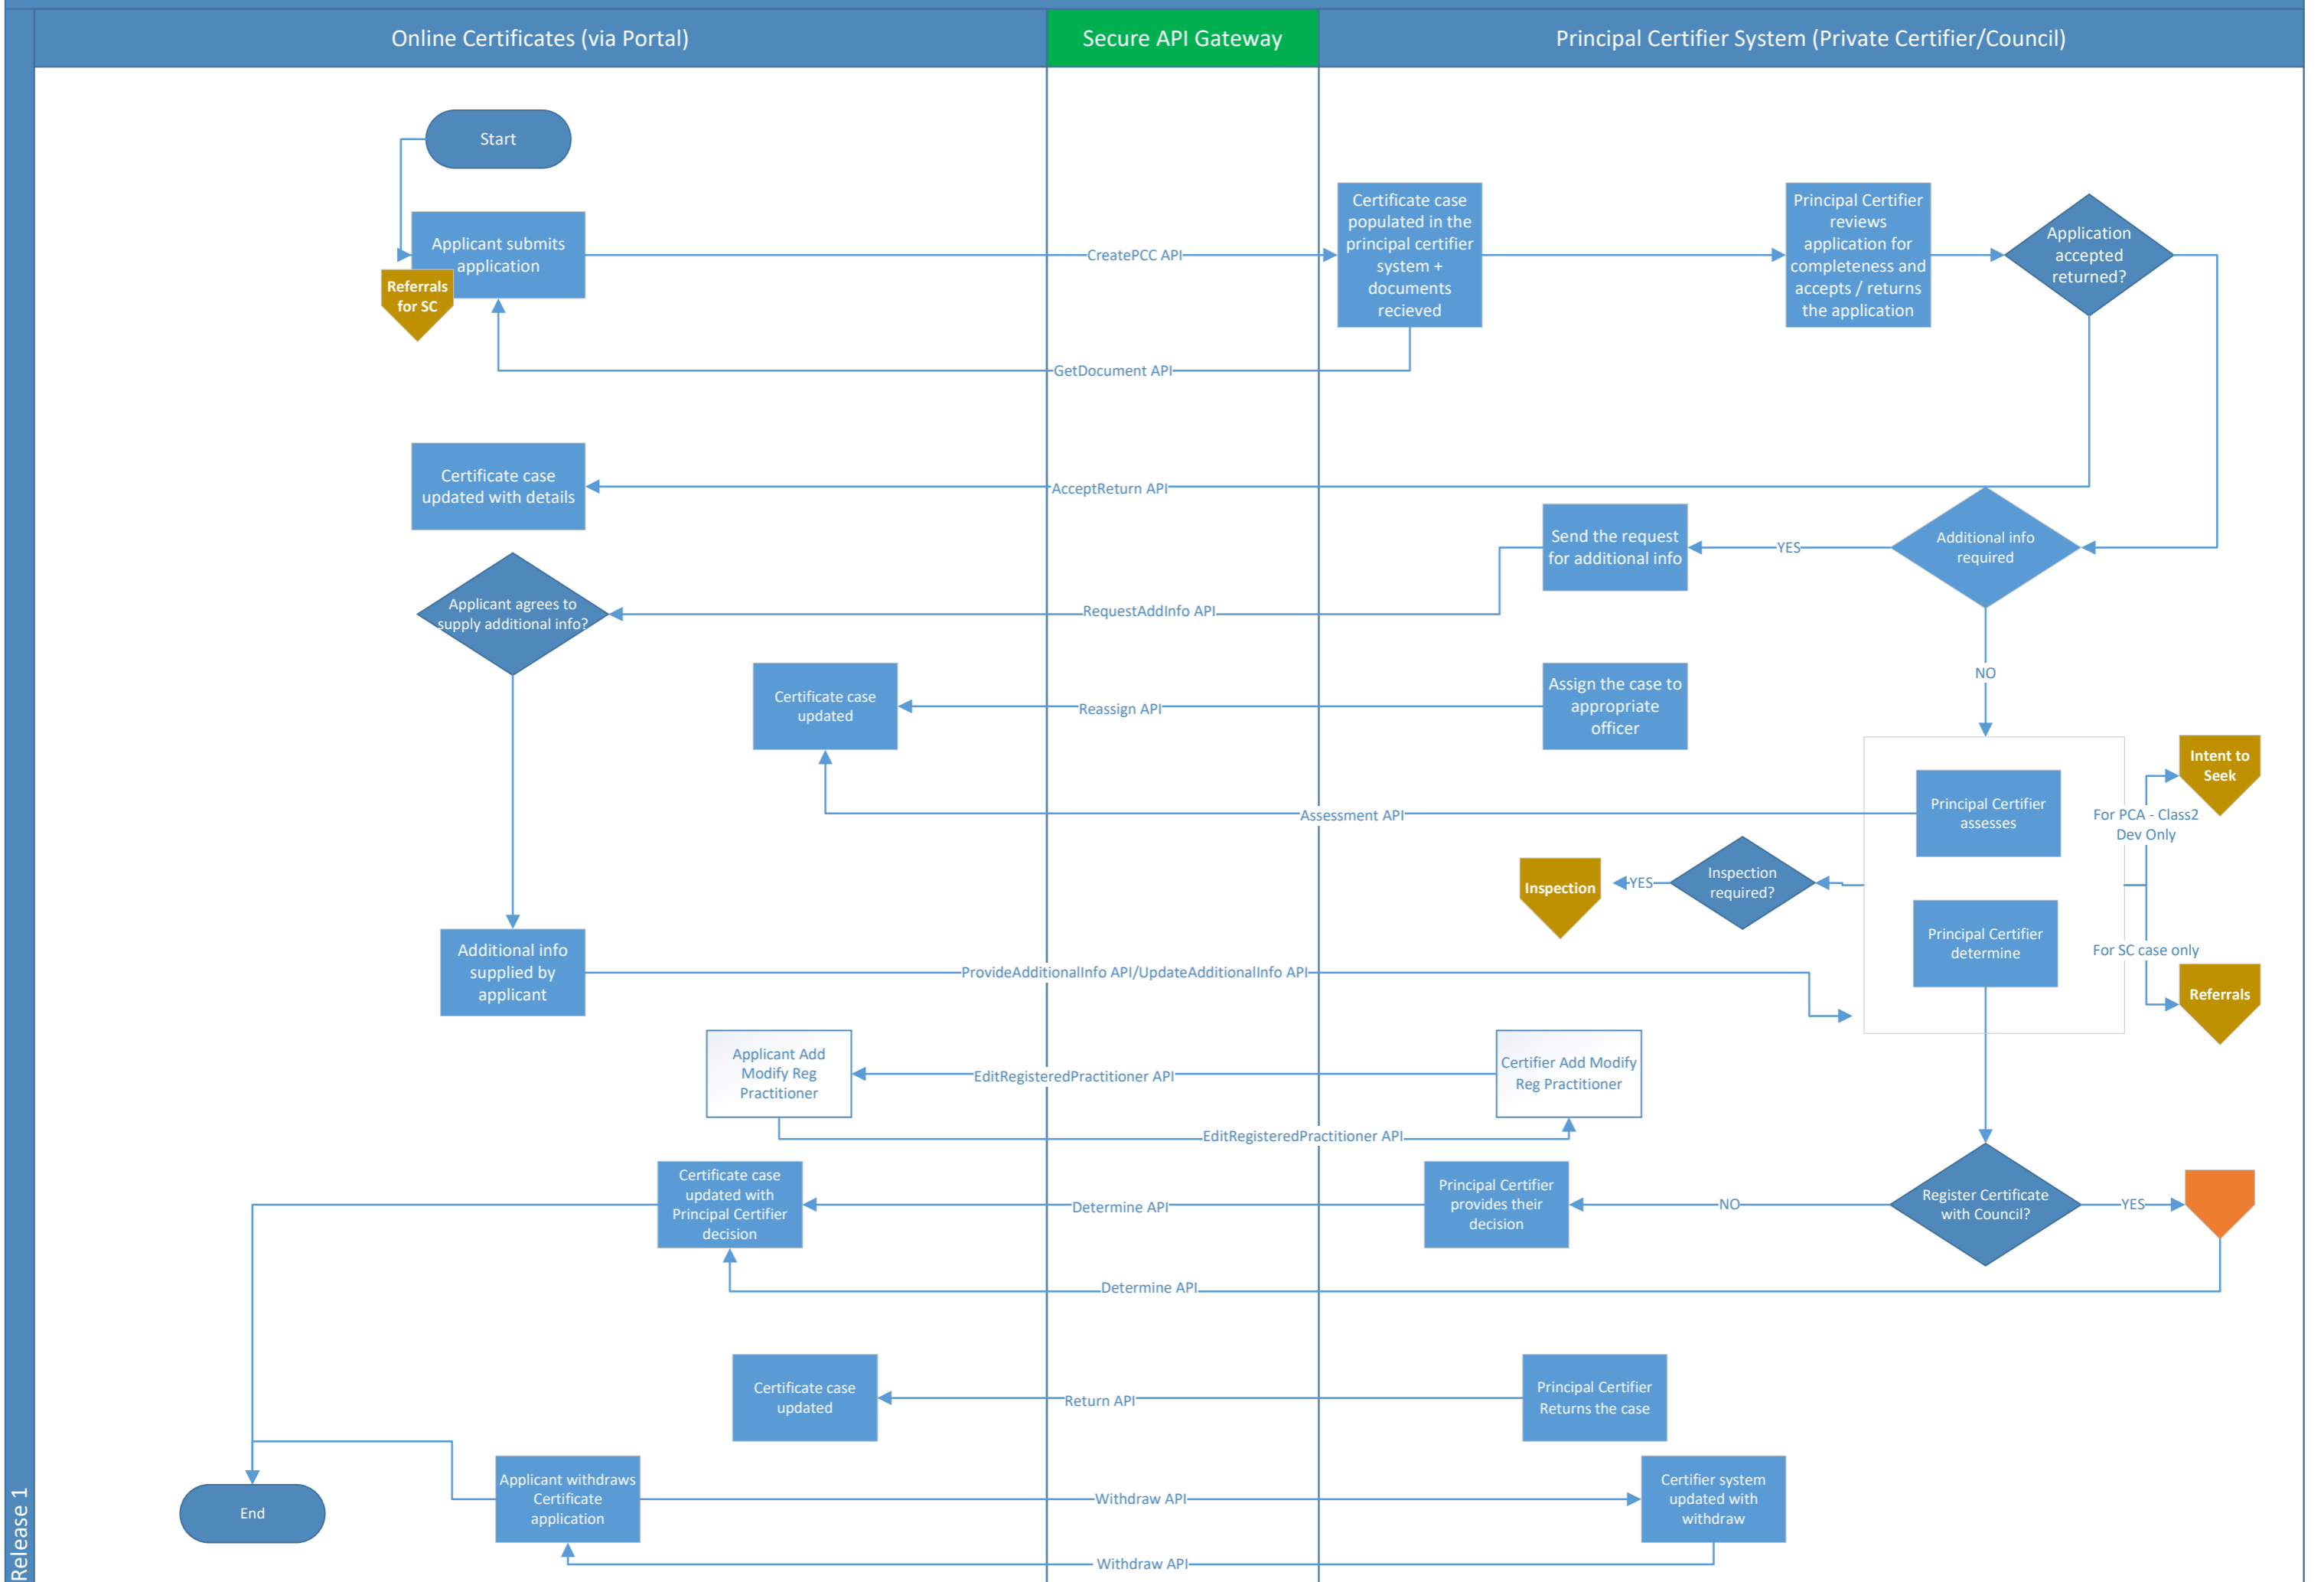

Integration Points – Post Consent Certificates (CC/OC/PCA/SC/SWC)

Integration Points – Subdivision Certificate (SC) Referral – Council flow

Integration Points – Subdivision Certificate (SC) Referral - Applicant flow

Integration Points – Subdivision Certificate (SC) certifier flow

Integration Points – Intent to Seek (ITSOC) - Applies to PCA -Class2 Development Only

Integration Points – Strata Bond (SB)