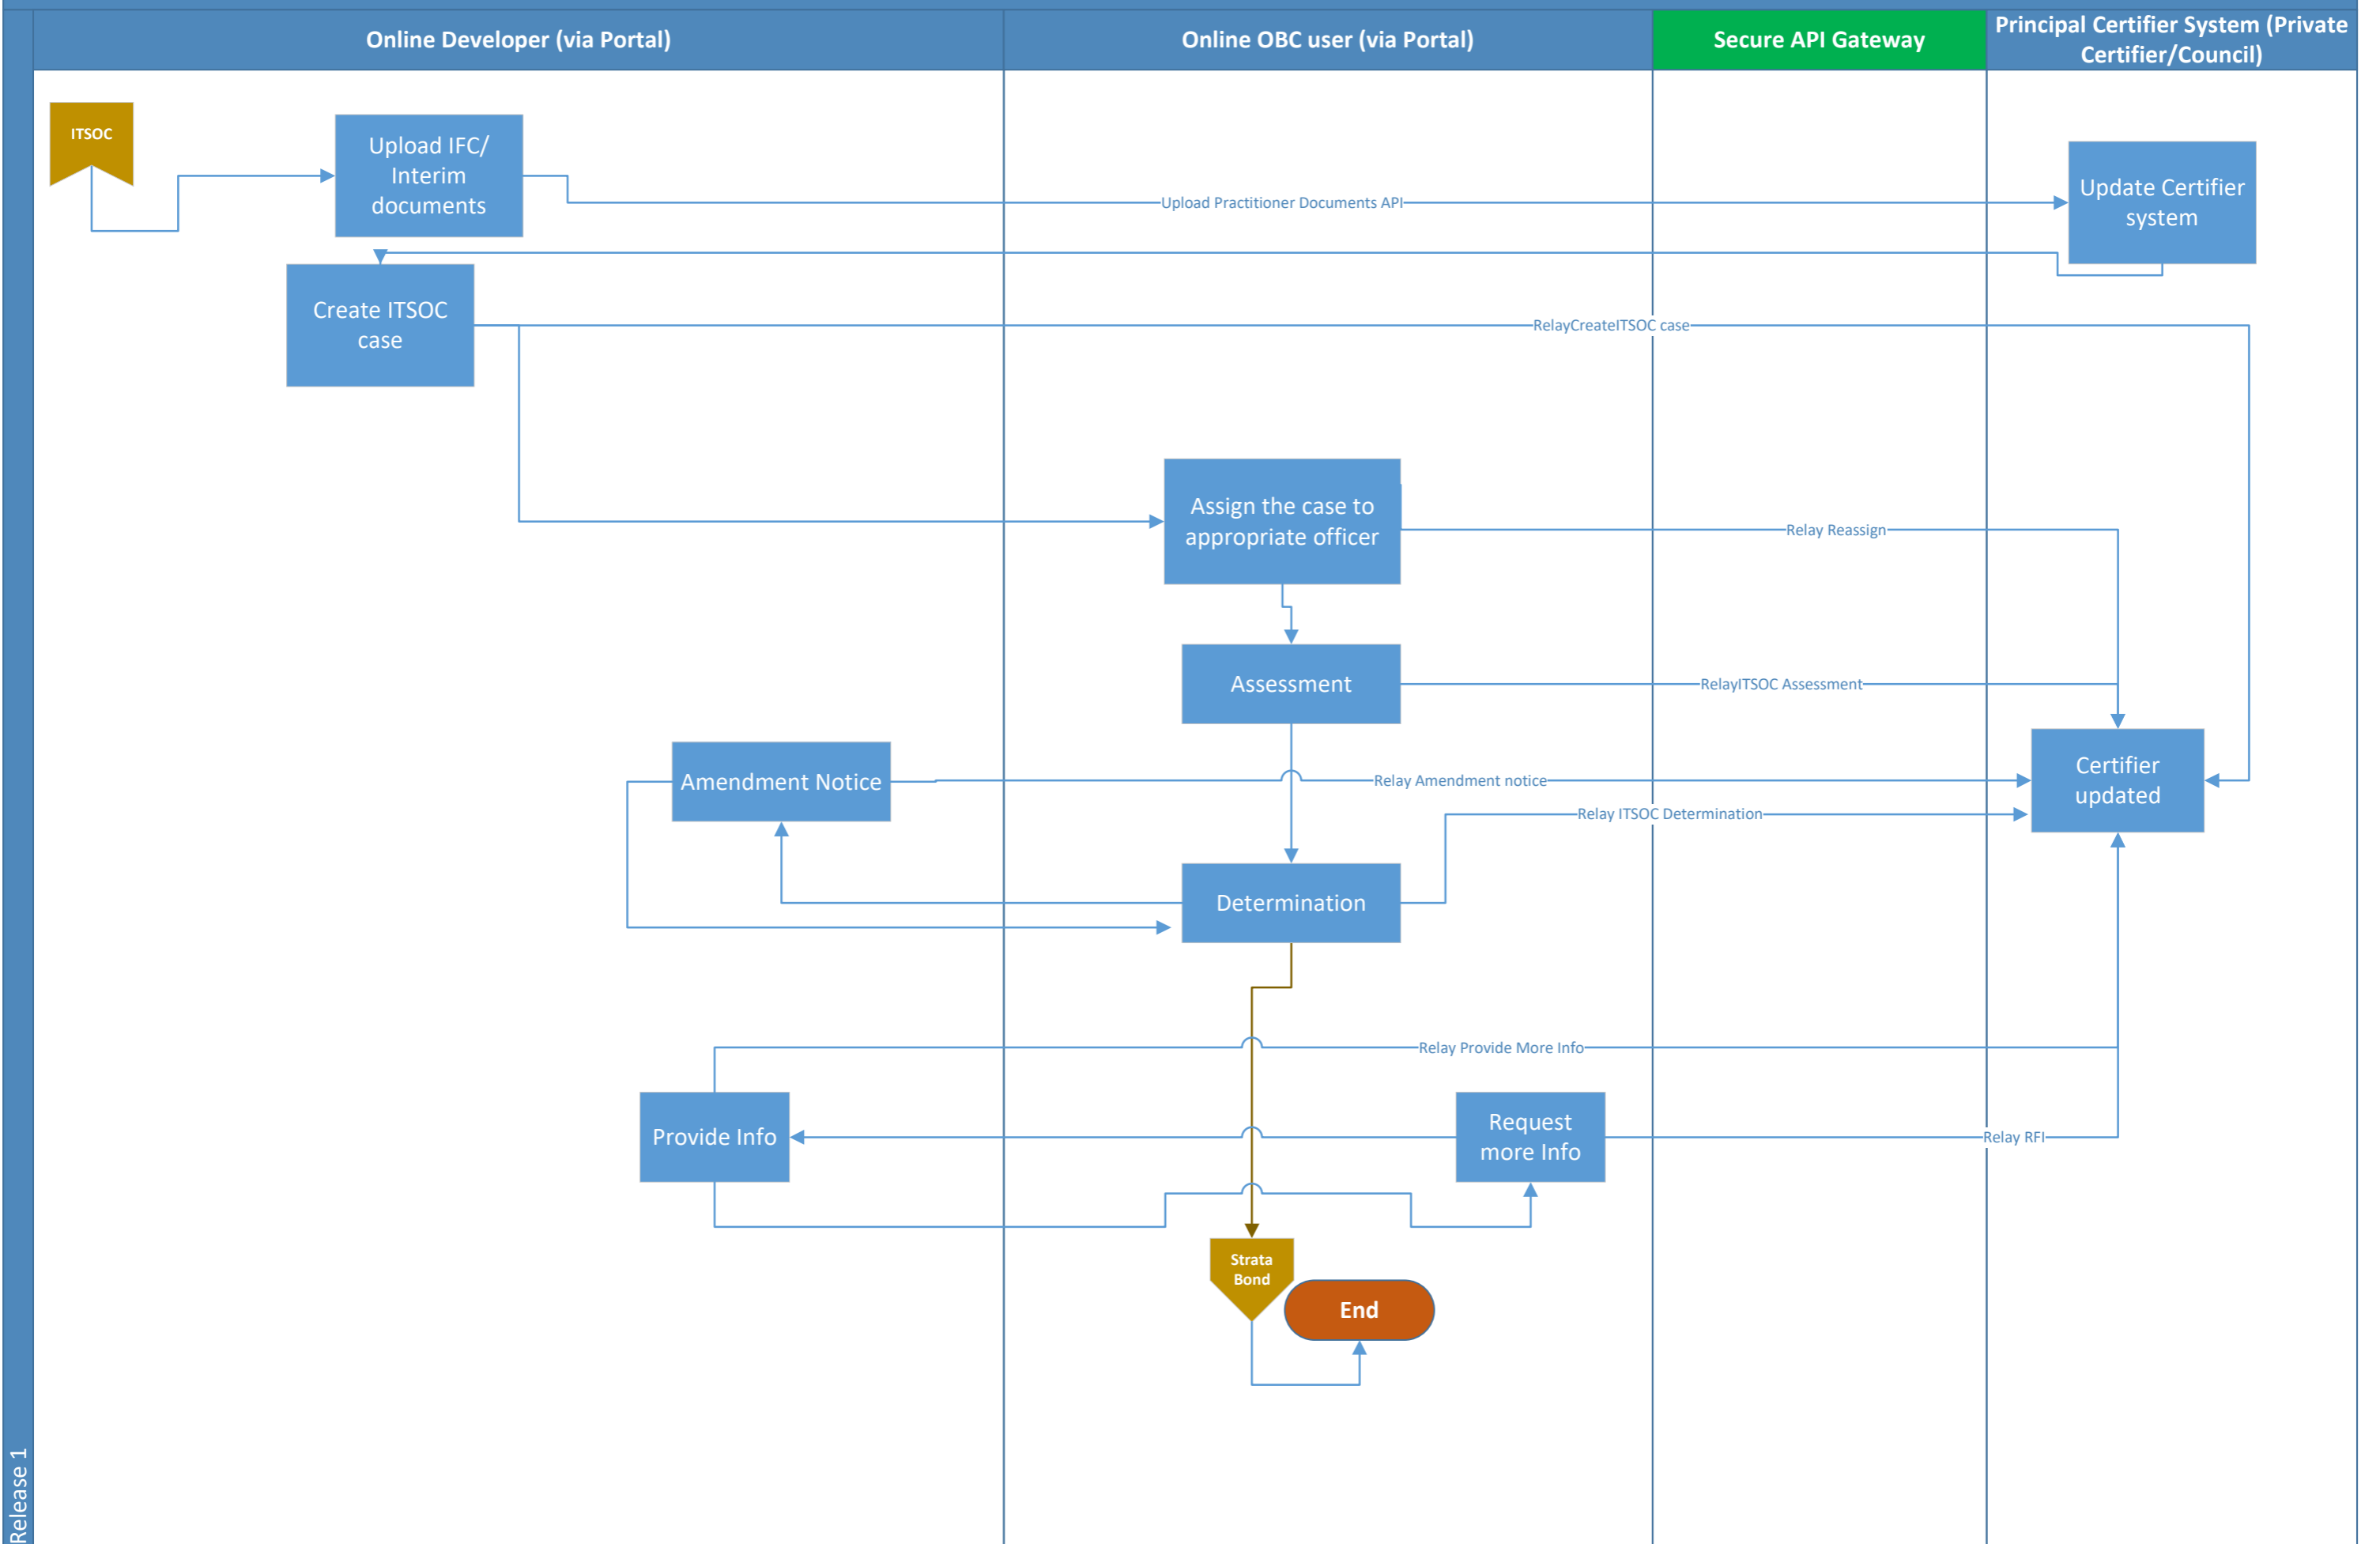

Integration Points – Post Consent Certificates (CC/OC/PCA/SC/SWC)

Integration Points – Subdivision Certificate (SC) Referral – Council flow

Integration Points – Subdivision Certificate (SC) Referral - Applicant flow

Integration Points – Subdivision Certificate (SC) certifier flow

Integration Points – Intent to Seek (ITSOC) - Applies to PCA -Class2 Development Only

Integration Points – Strata Bond (SB)