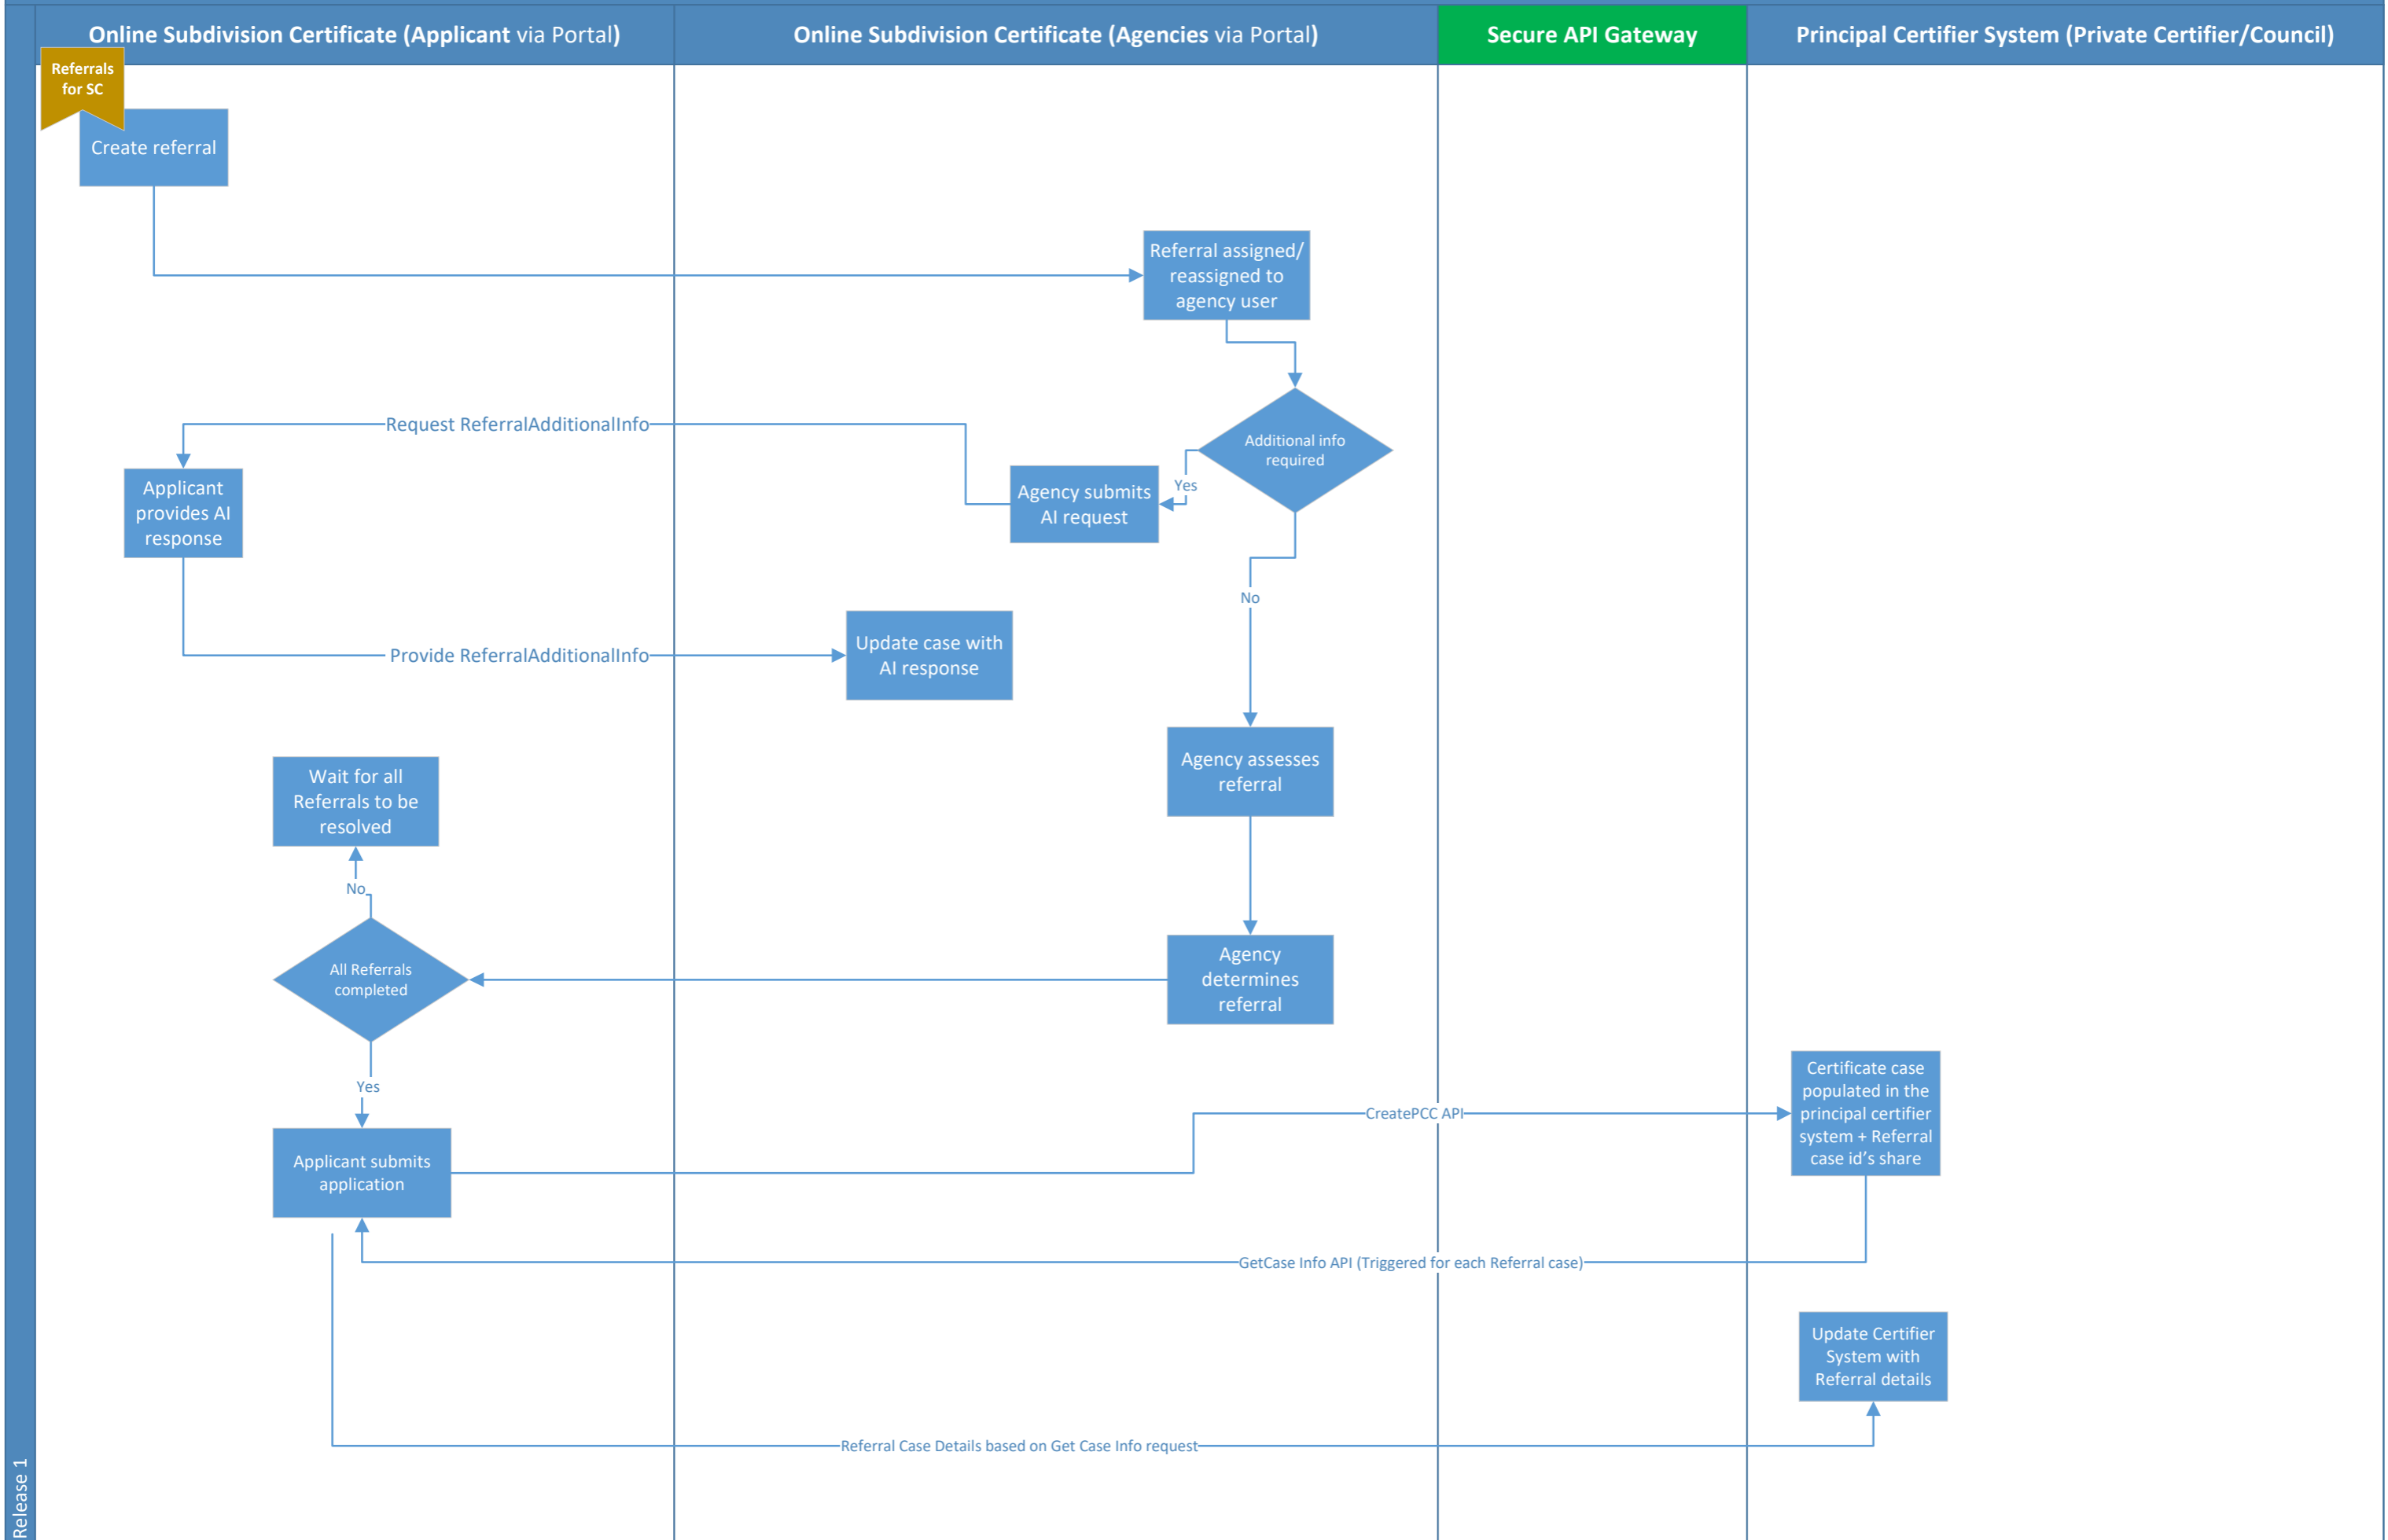

Integration Points – Post Consent Certificates (CC/OC/PCA/SC/SWC)

Integration Points – Subdivision Certificate (SC) Referral – Council flow

Integration Points – Subdivision Certificate (SC) Referral - Applicant flow

Integration Points – Subdivision Certificate (SC) certifier flow

Integration Points – Intent to Seek (ITSOC) - Applies to PCA -Class2 Development Only

Integration Points – Strata Bond (SB)